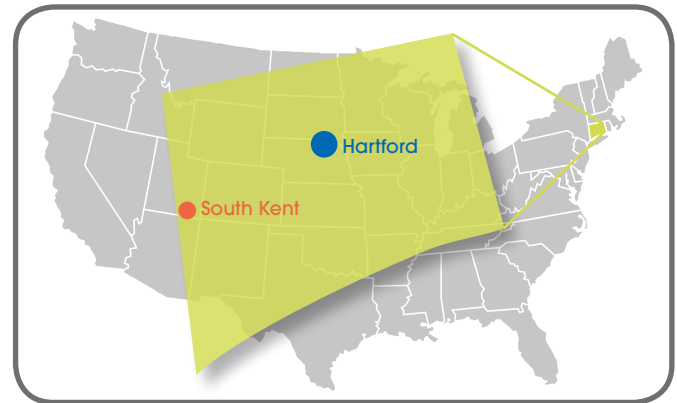

Private Boarding School

School Profile

South Kent is a boarding school for boys only, in grades 9-12 and postgraduate, located in the heart of the Litchfield Hills in northwestern Connecticut. It attracts students who are motivated and who demonstrate a potential for success. Rigorous academics are balanced by athletics, a strong arts program, extracurricular activities, and community service. Established in 1923, the campus is a quintessential New England setting, with wooden and stone buildings set amongst rolling hills, trees and ponds. An enrollment of 190 students and a teaching staff of 35 translate into small classes and individualized attention for students. The average class has ten students, enabling all students to receive the individual attention so critical during secondary educational development.

www.kentct.com

Population 2,962

1 Hour 15 Min. From Hartford

Airport Code – JFK/LGA

Number of Students

190

School Website

www.southkentschool.org